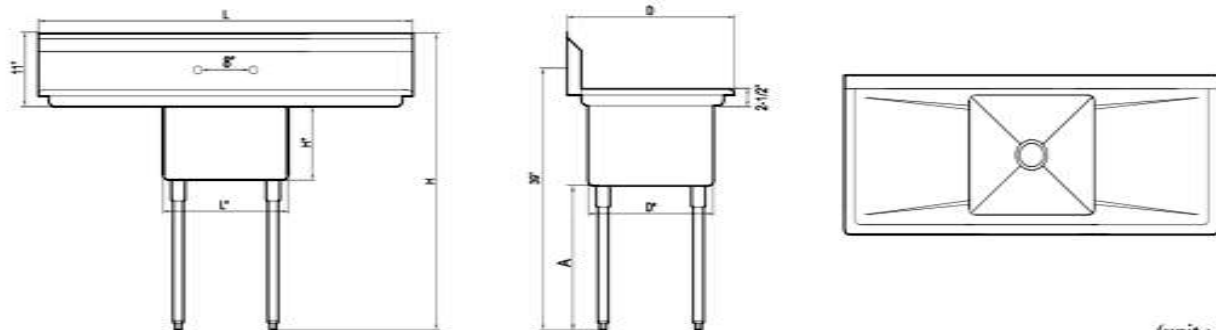

Compartment Sinks MRSA-1-D

* Faucet sold separately

Standard Features

- Entire sink is formed from a single sheet, fused and polished creating a one-piece sanitary unit
- All exposed welds are grounded smooth and polished to blend with adjacent surfaces providing a satin finish
- Large radius on all corners both vertically and horizontally
- Creased and angled drain boards for easy drainage
- Galvanized legs are standard on all models
- Adjustable ABS bullet feet
- Faucets sold separately

Spec Sheet (unit : inch)

Model	Ga.	Bowl Size (L* x D* x H*)	Length (L)	Depth (D)	Height (H)	Leg (A)	Net Weight (lbs.)
MRSA-1-D	18	18x18x12	54	24	44 1/2	22 1/2	45

Plan View

(unit : inch)