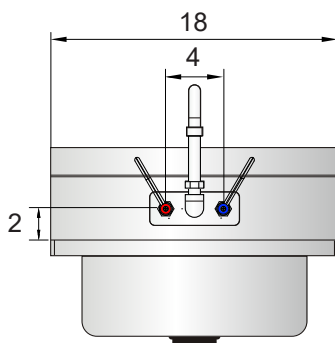

PLAN VIEW

90 DAYS WARRANTY ON WORKMANSHIP

Atosa International
www.atosa.com

Atosa USA
www.atosausa.com

Atosa is continuously improving products. Specifications are subject to change without notice. 164