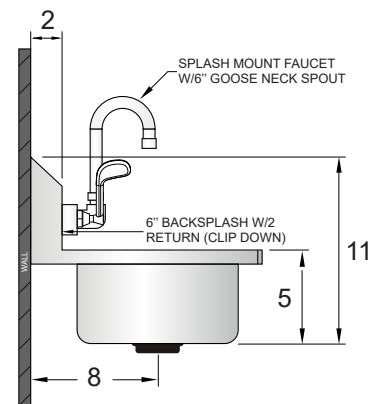

PLAN VIEW

90 DAYS WARRANTY ON WORKMANSHIP

Atosa International
www.atosa.com

Atosa USA
www.atosausa.com

Atosa is continuously improving products. Specifications are subject to change without notice. 164