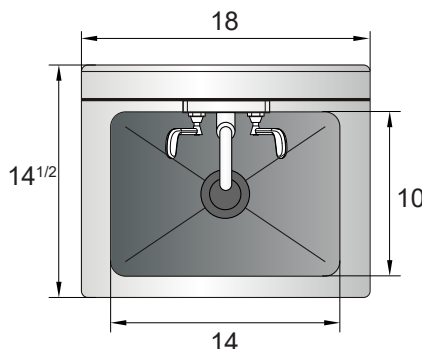

PLAN VIEW

90 DAYS WARRANTY ON WORKMANSHIP

Atosa International
www.atosa.com

Atosa USA
www.atosausa.com

Atosa is continuously improving products. Specifications are subject to change without notice. 164